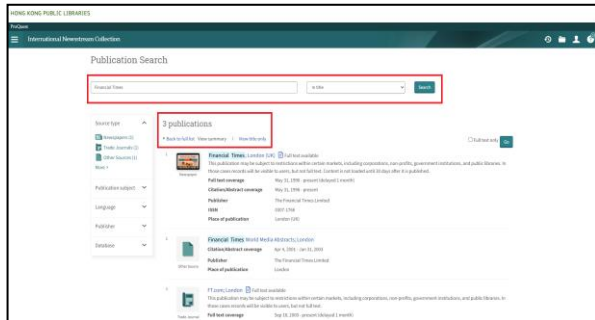

Searching

Basic Search

1. Type in keywords in the search field;

2. Limit the search results to Full text (if needed);

3. Click  to search.

Advanced Search

1. Click Advanced Search;
2. Type in keywords in the multiple query boxes;
3. Limit the results by Source types, Date range, Document type and Language, or providing terms of Organization, Person, Location, etc.;
4. Click Search. A list of articles matching your search appears.

Publication Search

Publication Search is a simple way to browse your favorite magazine or newspaper. It allows you to look at all the articles in a particular issue of a magazine, journal or newspaper.

International Newsstream

Browse Issues:

1. Type all or part of a title in the search field;
2. Click Search. A list of publications matching your search appears;
3. Select the suitable publication.

Search within this Publication:

1. Enter a word or phrase in the search field;
2. Click Search. A list of articles matching your search appears.
3. Browse specific issues.

Viewing Search Results

1. Select the suitable article. Click to view Full text /Details of the article.