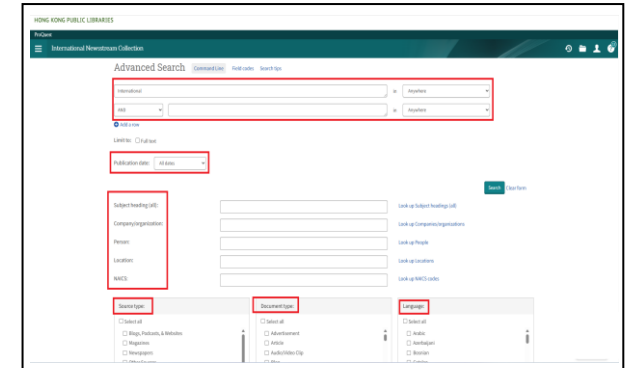

Searching

Basic Search

1. Type in keywords in the search field;

2. Limit the search results to Full text (if needed);

3. Click  to search.

Advanced Search

1. Click Advanced Search;
2. Type in keywords in the multiple query boxes;
3. Limit the results by Source types, Date range, Document type and Language, or providing terms of Organization, Person, Location, etc.;
4. Click Search. A list of articles matching your search appears.

Publication Search

Publication Search is a simple way to browse your favorite magazine or newspaper. It allows you to look at all the articles in a particular issue of a magazine, journal or newspaper.

International Newsstream

Browse Issues:

1. Type all or part of a title in the search field;
2. Click Search. A list of publications matching your search appears;
3. Select the suitable publication.

Search within this Publication: